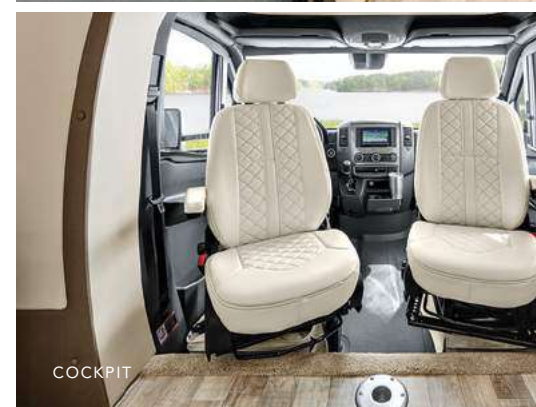

TIFFIN

2019

Wayfarer

YOUR ESCAPE MACHINE

25 QW COCKPIT

LIVING AREA

MORE VACATION. LESS PLANNING.

For 2019, the Tiffin Wayfarer offers more of everything you want. For starters, four distinct interior configurations are now available, including a slide-out option that redefines just how spacious a Class C coach can be. Each floor plan is designed to live as comfortably as a luxury suite, with Tiffin's trademark craftsmanship, high-end finishes, and smart spatial engineering. You'll also enjoy impressive extras, from standard features considered high-end upgrades on other coaches to upscale amenities developed exclusively for Tiffin's Class A models. All of this luxury — and a Mercedes-Benz chassis — at a very competitive price.

25 QW SPACIOUS BATHROOM

24 BW BEDROOM STORAGE

MAIN COMPARTMENT

Designed for comfort and livability, the main living area features neutral tones to complement any décor. Tiffin's trademark luxury is reflected in high-end finishes throughout the cabin, from hardwood cabinetry and premium-grade linoleum flooring to elegant soft furnishings.